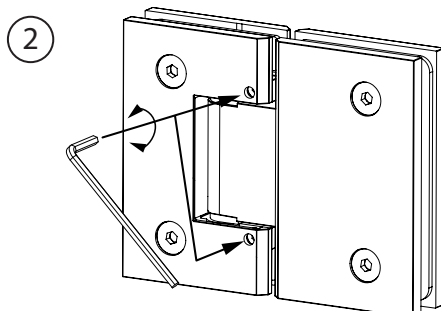

SHOWER HINGE "TEX" 180° GLASS/GLASS

- high quality furniture fittings

Adjust the glass door upon installation to the desired angle

Tighten the set screws to fix the hinge to the desired angle

18 kg, pr. hinge

Glass thickness 6 - 10 mm