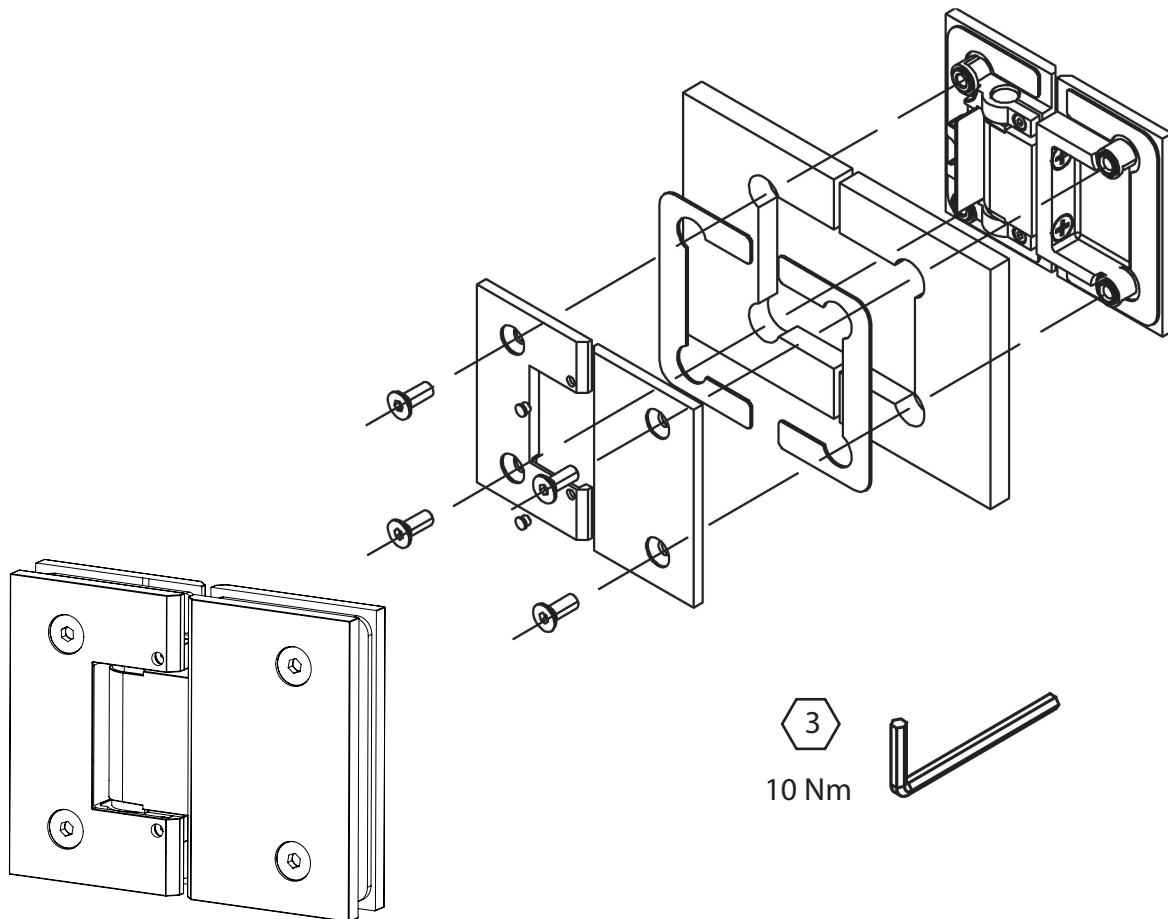

SHOWER HINGE "TEX" 180° GLASS/GLASS

- high quality furniture fittings

Adjust the glass door upon installation to the desired angle

Tighten the set screws to fix the hinge to the desired angle

18 kg, pr. hinge

Glass thickness 6 - 10 mm