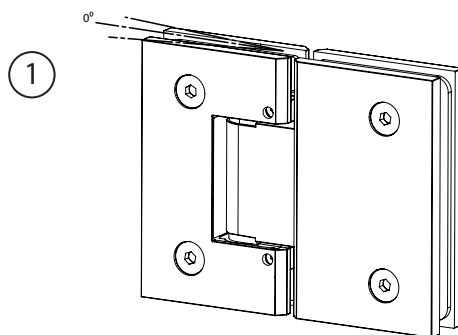

SHOWER HINGE "TEX" 180° GLASS/GLASS

- high quality furniture fittings

Adjust the glass door upon installation to the desired angle

Tighten the set screws to fix the hinge to the desired angle

18 kg, pr. hinge

Glass thickness 6 - 10 mm